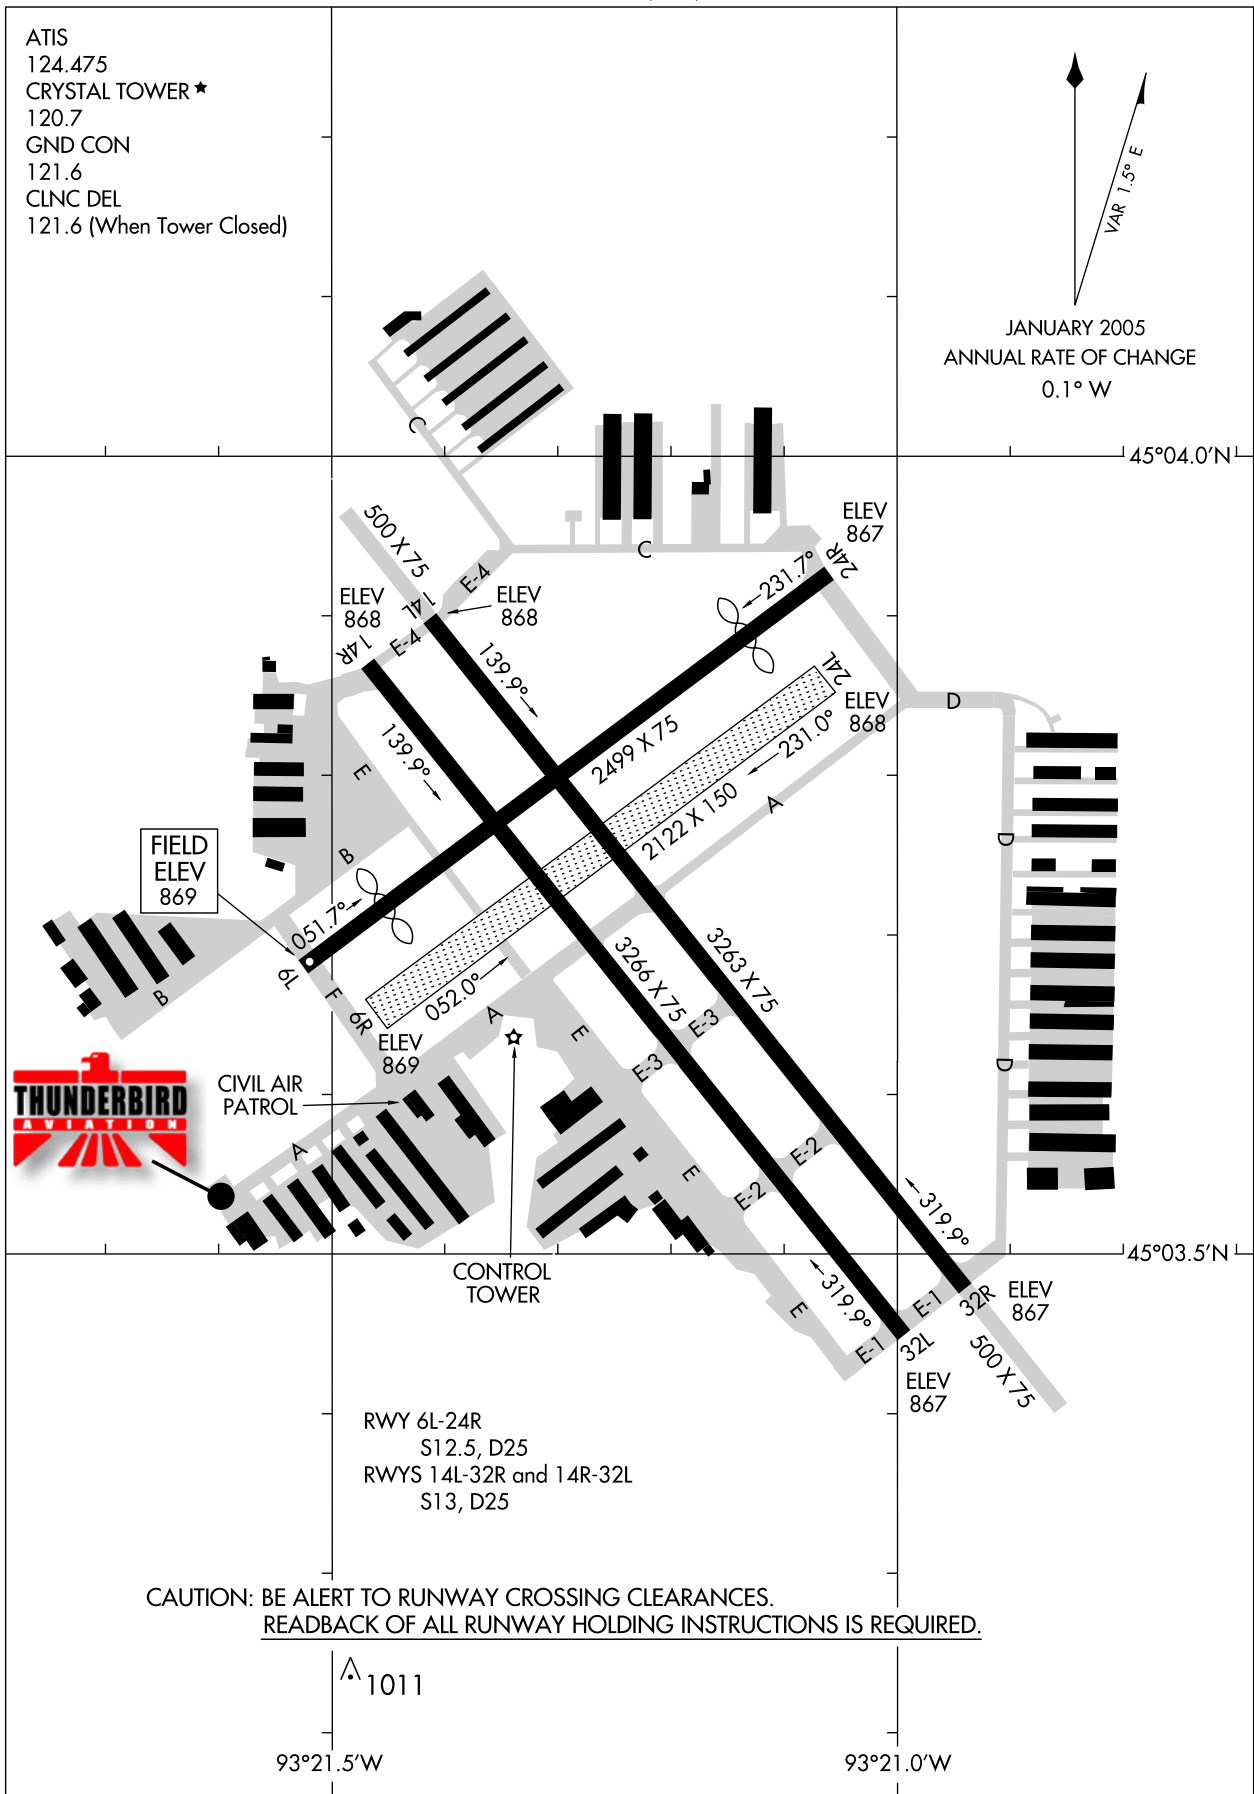

NC-1, 12 MAR 2009 to 09 APR 2009

NC-1, 12 MAR 2009 to 09 APR 2009