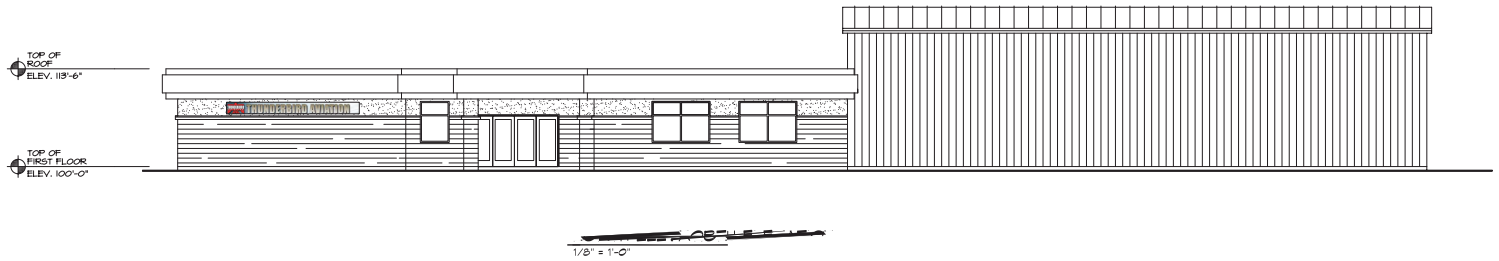

## Elevation View

**EAST ELEVATION**  
1/8" = 1'-0"

**SOUTH ELEVATION**  
1/8" = 1'-0"

Flying Cloud Airport  
14091 Pioneer Trail, Eden Prairie MN 55347  
Phone: 952-941-1212 • Fax: 952-941-6601

Crystal Airport  
5800 Crystal Airport Rd, Crystal MN 55429  
Phone: 763-533-4162 • Fax: 763-971-0116