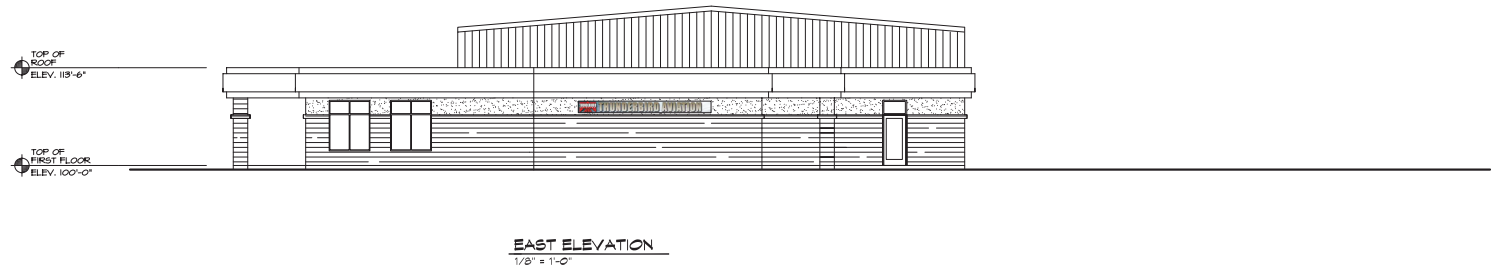

## Elevation View

**EAST ELEVATION**  
1/8" = 1'-0"

**SOUTH ELEVATION**  
1/8" = 1'-0"

Flying Cloud Airport  
14091 Pioneer Trail, Eden Prairie MN 55347  
Phone: 952-941-1212 • Fax: 952-941-6601

Crystal Airport  
5800 Crystal Airport Rd, Crystal MN 55429  
Phone: 763-533-4162 • Fax: 763-971-0116